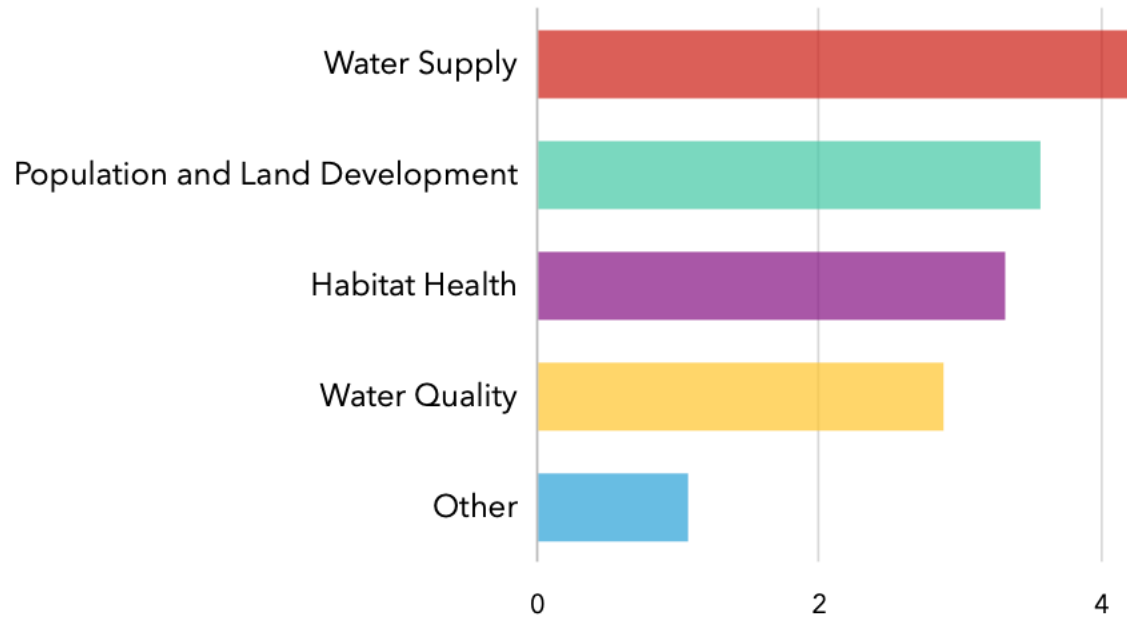

Survey Results

Greatest concern over the future of water?

Water Supply

Column Bar

[Hide table](#)

Other response Empty categories

Answers	Count	Percentage
City	9	56.25%
Well Water	4	25%
Surface Water	0	0%
Other	0	0%

Answered: 13 Skipped: 3

Future concerns over water?

Column Bar Pie Map

Average

8.9