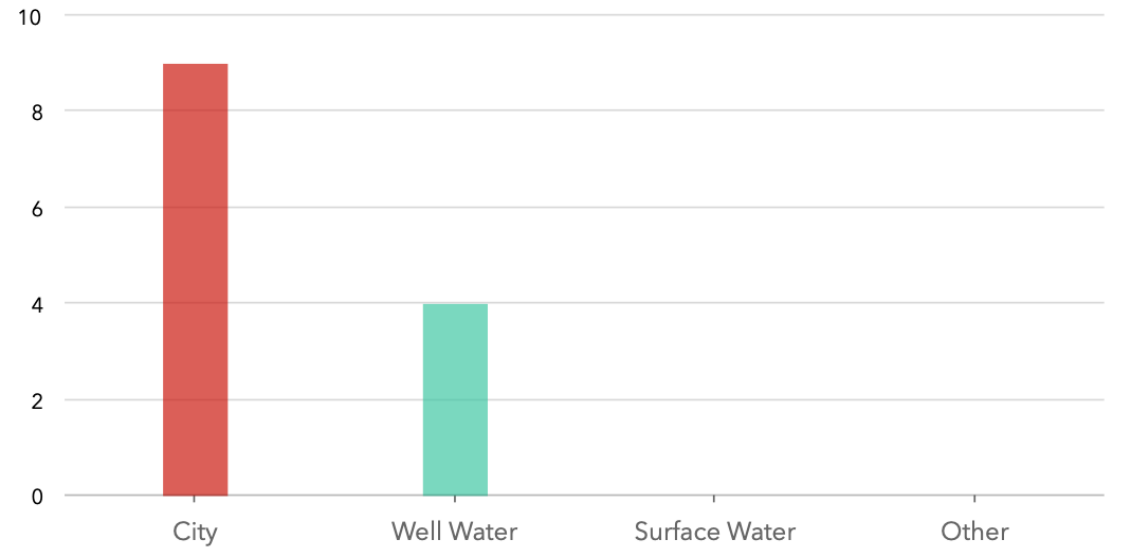

Survey Results

Greatest concern over the future of water?

Water Supply

Column Bar

[Hide table](#)

Other response Empty categories

Answers	Count	Percentage
City	9	56.25%
Well Water	4	25%
Surface Water	0	0%
Other	0	0%

Answered: 13 Skipped: 3

Future concerns over water?

Column Bar Pie Map

Average

8.9